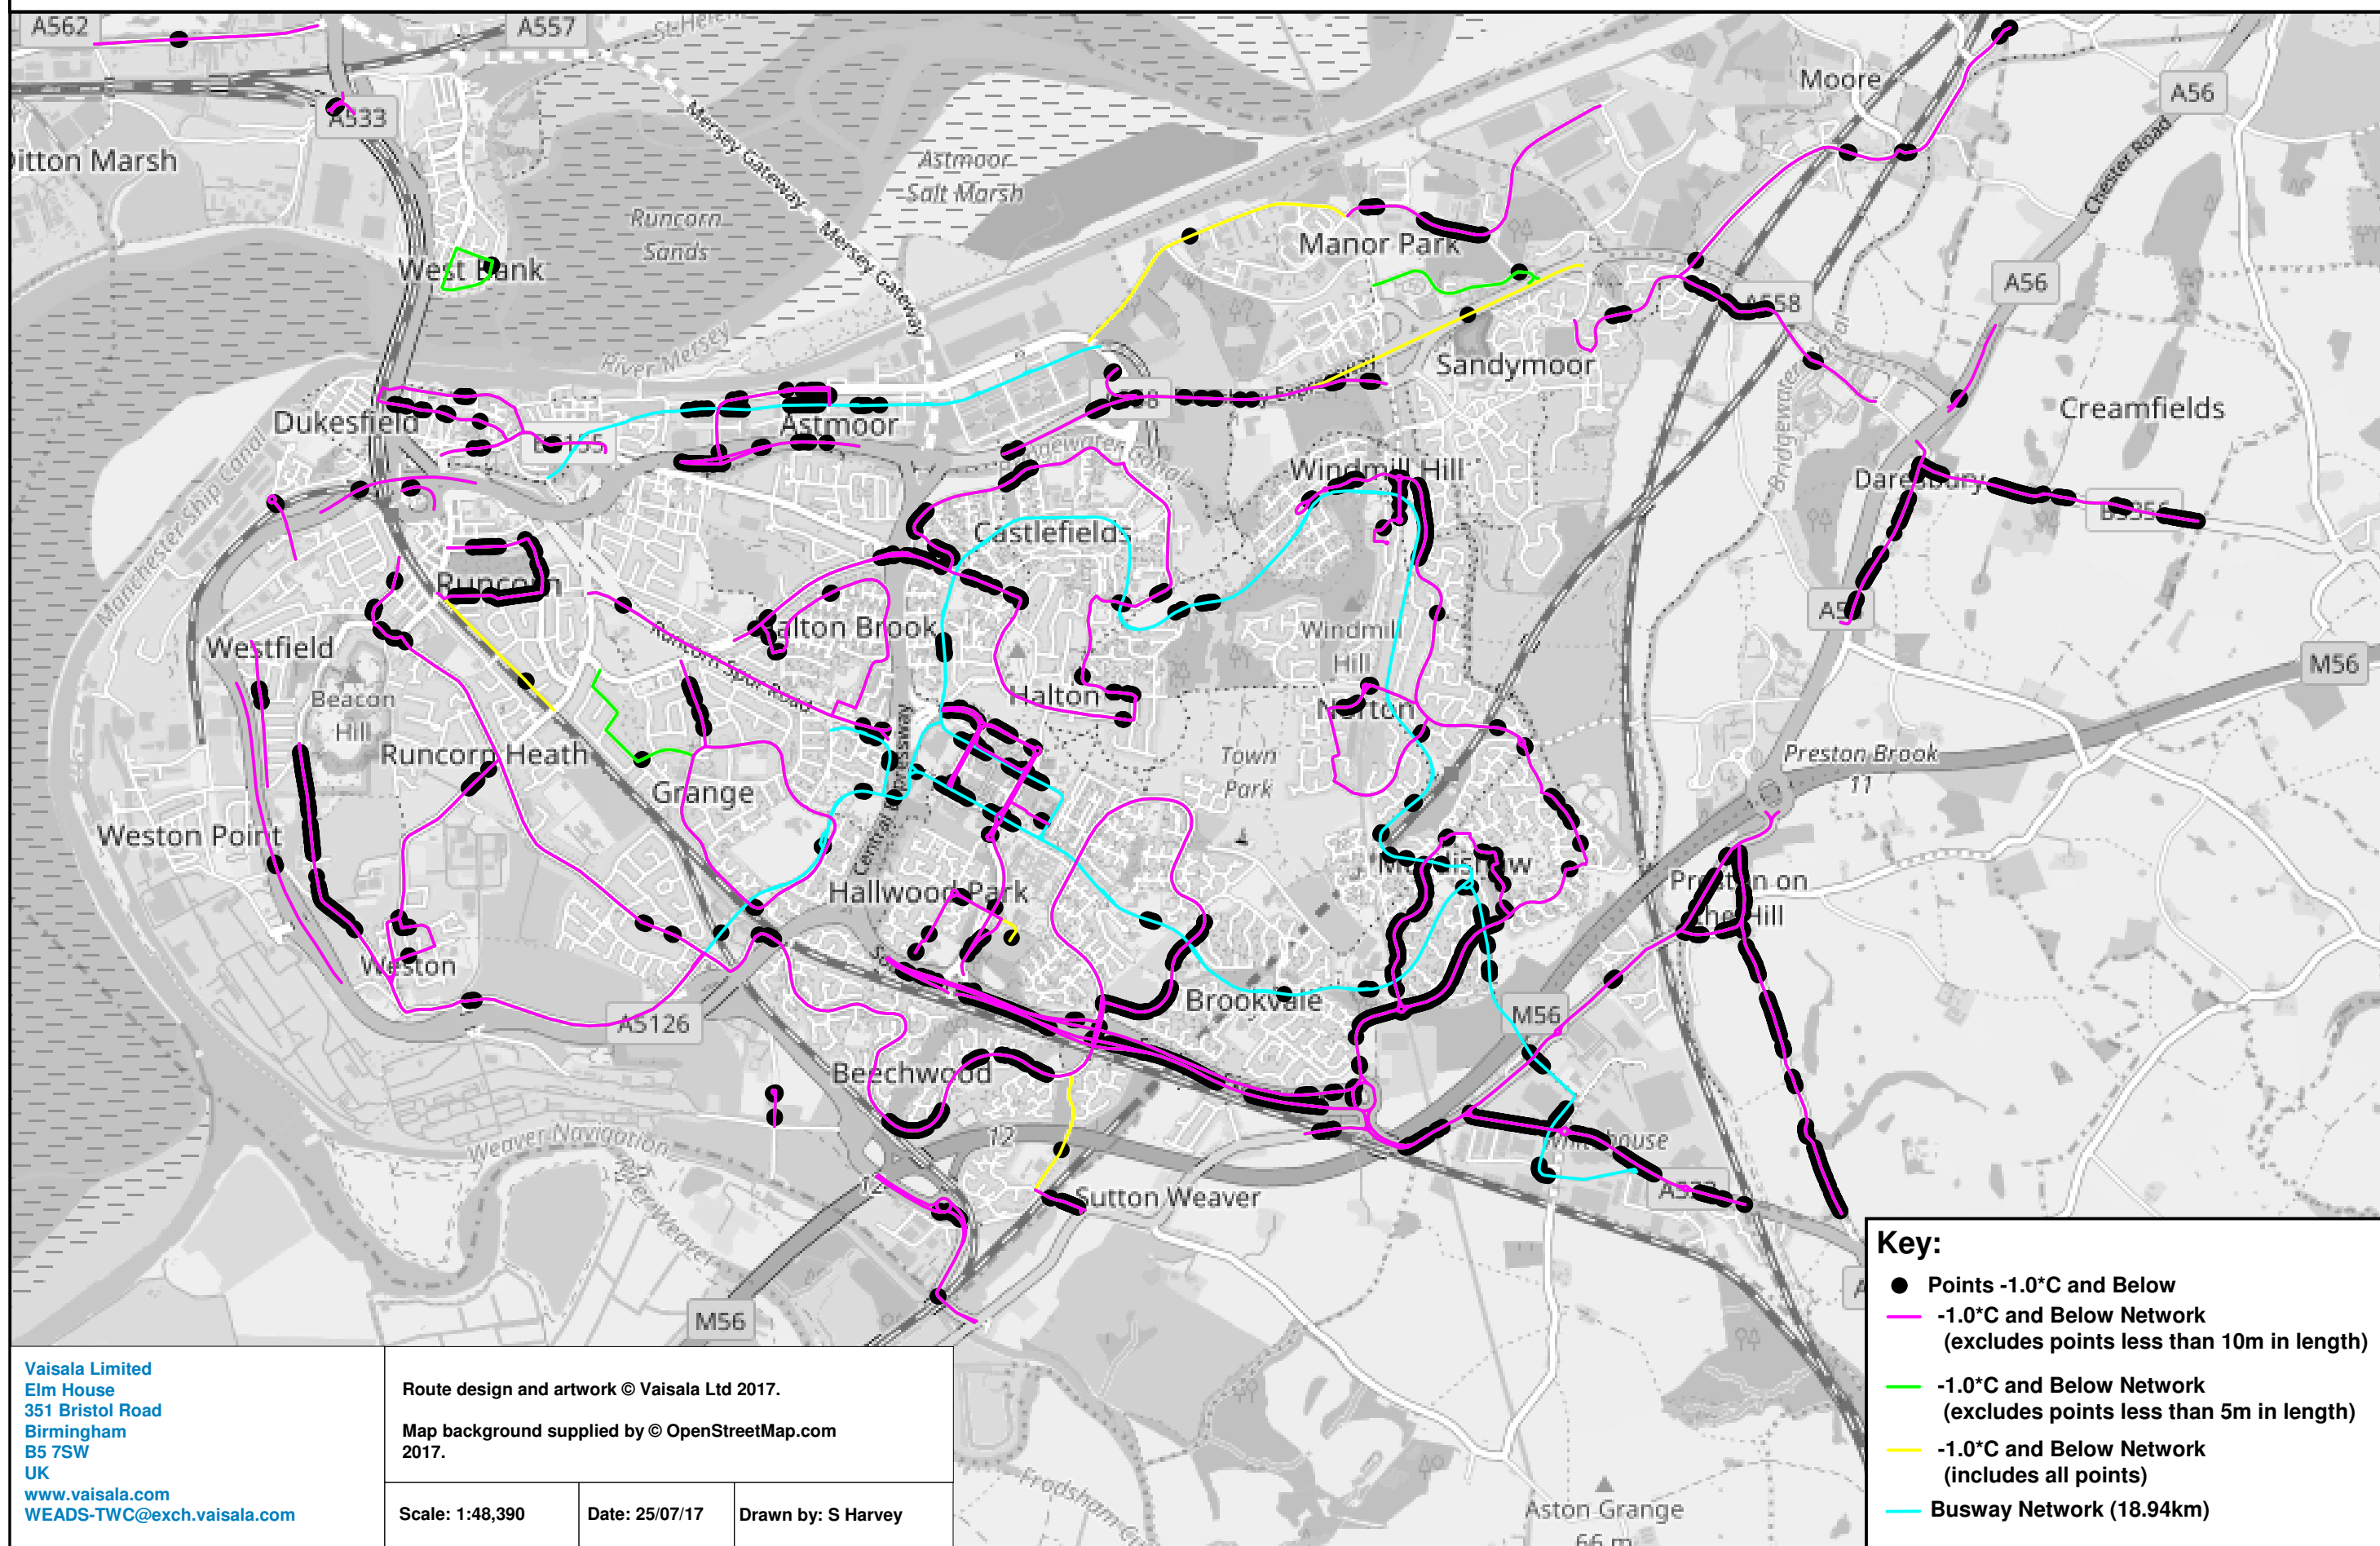

# HALTON BOROUGH COUNCIL: RUNCORN POTENTIAL COLD NETWORK (JULY 2017) (-1.0°C & COLDER THAN WS - EXCLUDES POINTS LESS THAN 5M & 10M IN LENGTH)

Vaisala Limited  
Elm House  
351 Bristol Road  
Birmingham  
B5 7SW  
UK  
[www.vaisala.com](http://www.vaisala.com)  
[WEADS-TWC@exch.vaisala.com](mailto:WEADS-TWC@exch.vaisala.com)

Route design and artwork © Vaisala Ltd 2017.  
Map background supplied by © OpenStreetMap.com 2017.

Scale: 1:48,390    Date: 25/07/17    Drawn by: S Harvey

**Key:**

- Points -1.0°C and Below
- -1.0°C and Below Network (excludes points less than 10m in length)
- -1.0°C and Below Network (excludes points less than 5m in length)
- -1.0°C and Below Network (includes all points)
- Busway Network (18.94km)